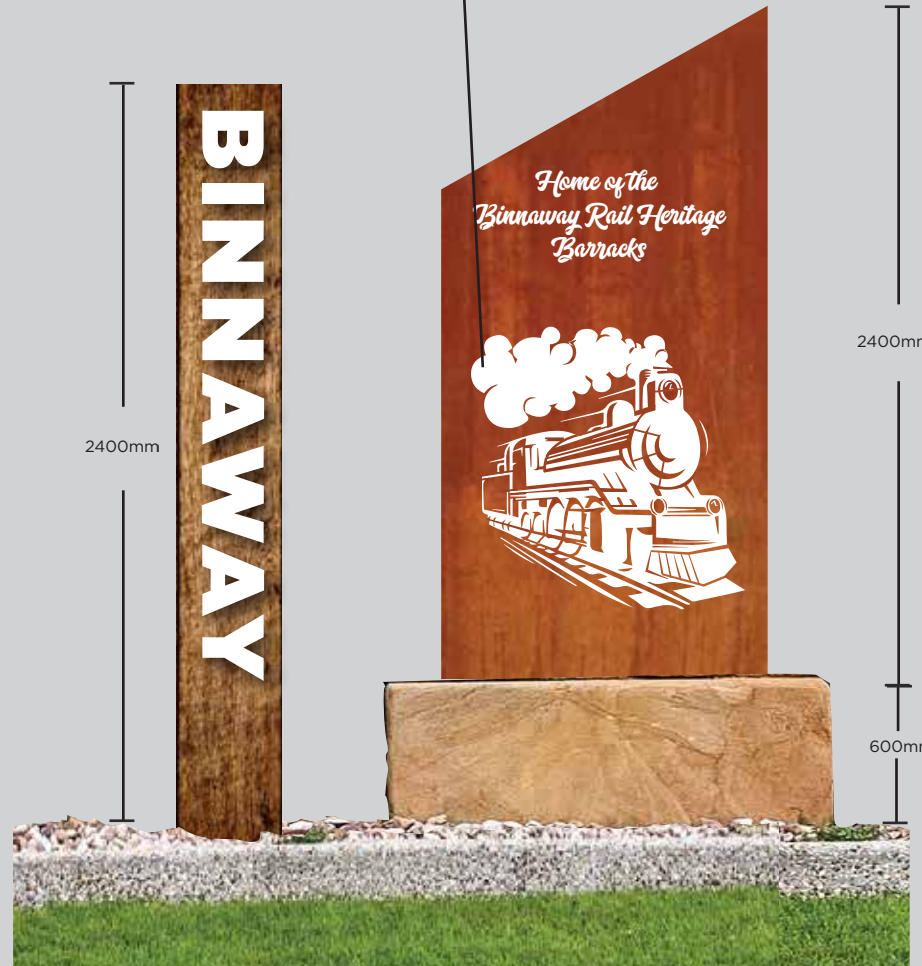

SINCE 2014

Solid Signs

SIGNS - MURALS - DESIGN

el Studio

WWW.SOLIDSIGNS.COM.AU

Cutout corten lettering and image.
No white background.
Edits with small bridges have been made to lettering and edits to the image to hold internal parts in place. these will be further lookedat before cutting takes place

Front view

Side View

1200mm
1600mm