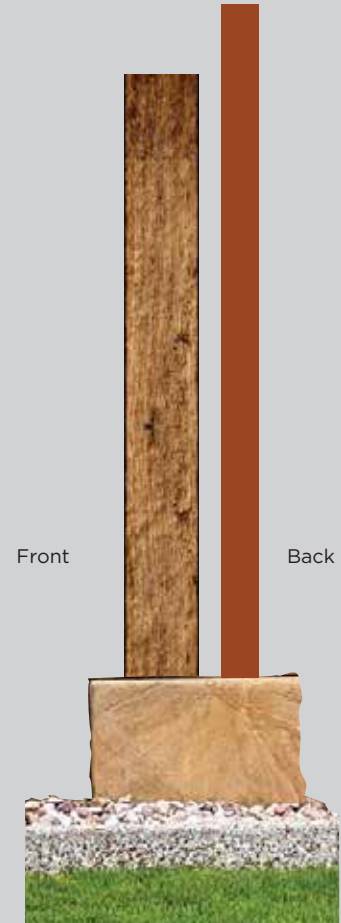

Artwork & Quote

BINNAWAY

- The design is the first draft. Conceptual purposes only. Not an indication of a final or approved design.
- Logo and or any Artwork and ownership of its properties will remain to Solid Signs until the design fee is paid in full. Artwork cannot be replicated in full or similarities by others or used elsewhere until paid for.

SINCE 2014

Solid Signs

SIGNS - MURALS - DESIGN

el Studio

WWW.SOLIDSIGNS.COM.AU

Cutout corten lettering and image.
No white background.
Edits with small bridges have been made to lettering and edits to the image to hold internal parts in place. these will be further lookedat before cutting takes place

Front view

Side View

1200mm
1600mm